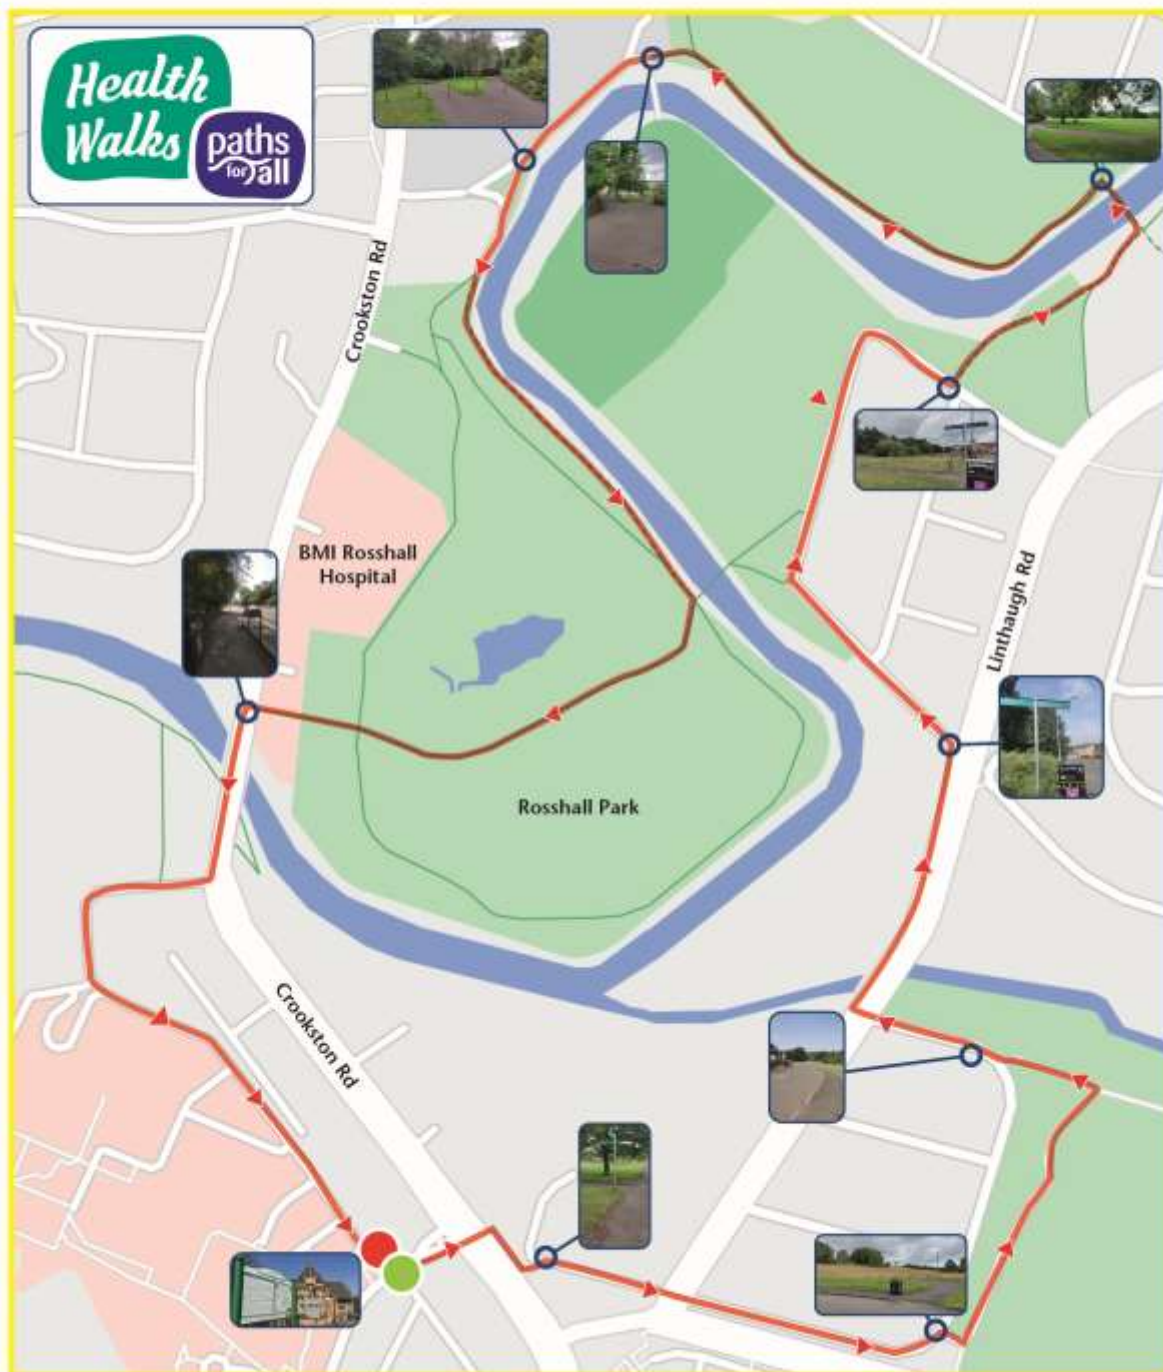

Yellow Route

Yellow Route - 3.4km / 2.1 miles
approx. 50 min